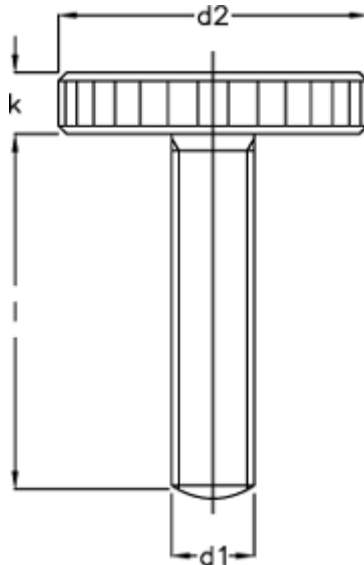

Article number: 20701613

Description: E+G Flat knurled thumb screw DIN 653-M5-30

Measures

d1 = M5

d2 = 20

K = 4.0

Length l = 30